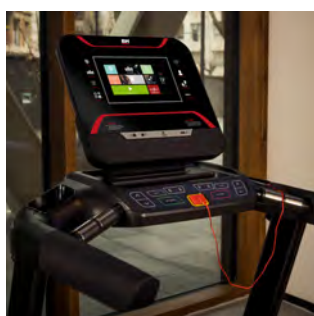

RS LINE SERIES

RS800 Multimedia

P.V.P.

EAN:

The RS800 Multimedia treadmill is the perfect machine for users who want to get a complete workout at home. With up to 20 km/h, a 12% incline and a running surface of 51 cm, this treadmill is a great choice for walking or running at home.

Monitor

Measures:

Distance, time, speed, calories.

- Max. user weight: 130Kg
- Weight: 85Kg
- Dimensions: 195cm x 91cm x 155cm
- Power: 3.5CV
- Speed: 1-20Km/h
- Running surface: 150x51cm

TOUCHSCREEN CONSOLE

The RS800 Multimedia includes a 10" console with touch screen and Touch & Fun technology that allows the user to enjoy multimedia content, Internet, Netflix, etc...

I.CONCEPT 3.0 FTMS

It incorporates the new connectivity system with FTMS protocol that allows greater compatibility with the most popular fitness apps, such as Zwift or Kinomap among many others.