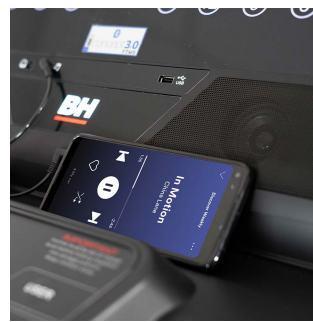

# RS LINE SERIES

RS900 Multimedia G6178TFT

R.R.P.

The RS900 multimedia is the perfect machine for users who want a complete workout at home. With up to 22 km/h, a 15% electrical incline and a 55 cm running surface, this treadmill also includes a 16" touch screen with multimedia access and Bluetooth FTMS to make your running sessions more entertaining and motivating.

Monitor

**Measures:**

Distance, incline, time, speed, calories.

- Max. user weight: 150Kg
- Weight: 114Kg
- Dimensions: 200cm x 92cm x 159cm
- Power: 2.5HP/4HP
- Speed: 1-22Km/h
- Running surface: 150x55cm

**16" TOUCHSCREEN CONSOLE**

The RS900 Multimedia includes a touchscreen console that allows viewing of multimedia content, Internet, Netflix, etc.

**I.CONCEPT 3.0 FTMS**

It incorporates the new connectivity system with FTMS protocol that allows greater compatibility with the most recognised fitness apps, such as Zwift or Kinomap among many others.

**MP3 CONNECTION AND BUILT-IN SPEAKERS**

Connect your MP3 player, phone or tablet via cable or Bluetooth to listen to music during your training through its built-in speakers.

**PRO DAMPING SYSTEM**

With 6 high-density elastomers that distribute the vibration of impact, reducing noise and generating great comfort for feet and joints.