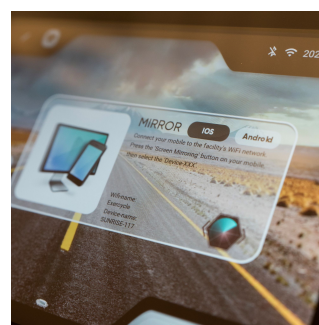

SCREEN MIRRORING

Duplicate the screen of an Android or IOS smartphone or tablet on the FDC19 Multimedia monitor thanks to the mirroring system.