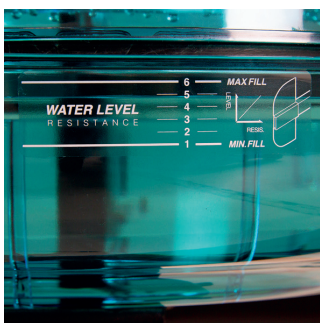

CARDIFF SERIES

CARDIFF R370

BH

R.R.P.

EAN: 8431284831653

Rowing machines

Enjoy a new experience in your training sessions with a rowing machine which easily adapts to any user. It is BH's first water rower with up to 6 resistance levels and adjustable footrests.

Monitor

Measurements:

Time, Rows/minute, Total rows, Calories, Pulse, Distance

-  Max. user weight: 125kg
-  Weight: 38,5kg
-  Dimensions: 205cm x 56cm x 97cm

6 INTENSITY LEVELS

Fill the water tank between 1 and 6 levels to adjust the resistance level in your trainings.