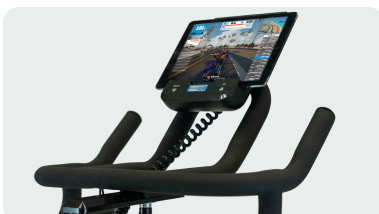

MULTI-GRIP HANDLEBARS

Ergonomic handlebar that allows various grip positions: low grip, attack grip, hook grip, triathlete.

Q FACTOR

Hybrid feeling between indoor cycling and cycling thanks to 200 mm Q-factor.

CONNECTIVITY

It incorporates a connectivity system with FTMS protocol that allows automatic compatibility with Zwift or Kinomap and manual compatibility with Bkool fitness and Bkool Cycling.

RESISTANCE INTEGRATED IN THE HANDLEBARS

They are practical when performing the exercise. It makes it possible for the user to change the resistance without changing his posture.

MULTI-POSITION ADJUSTMENT

Handlebars, saddle and both seatposts can be adjusted vertically and horizontally.