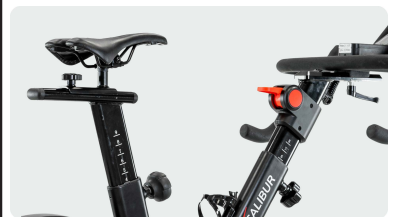

CUSTOMISE YOUR XCALIBUR MAGNETIC

Choose the design of your XCalibur, either with Eiche Wood or Kumpel Aluminium details.

MAGNETIC RESISTANCE SYSTEM

Provides smooth, quiet pedalling, durability and low maintenance, with a variety of resistance levels to customise your training. The resistance change is executed progressively.

MULTI-GRIP HANDLEBARS

Ergonomic handlebar that allows various grip positions: low grip, attack grip, hook grip, triathlete.

Q FACTOR

Hybrid feeling between indoor cycling and cycling thanks to 200 mm Q-factor.

CONNECTIVITY

It incorporates a connectivity system with FTMS protocol that allows automatic compatibility with Zwift or Kinomap and manual compatibility with Bkool fitness and Bkool Cycling.

RESISTANCE INTEGRATED IN THE HANDLEBARS

They are practical when performing the exercise. It makes it possible for the user to change the resistance without changing his posture.

MULTI-POSITION ADJUSTMENT

Handlebars, saddle and both seatposts can be adjusted vertically and horizontally.